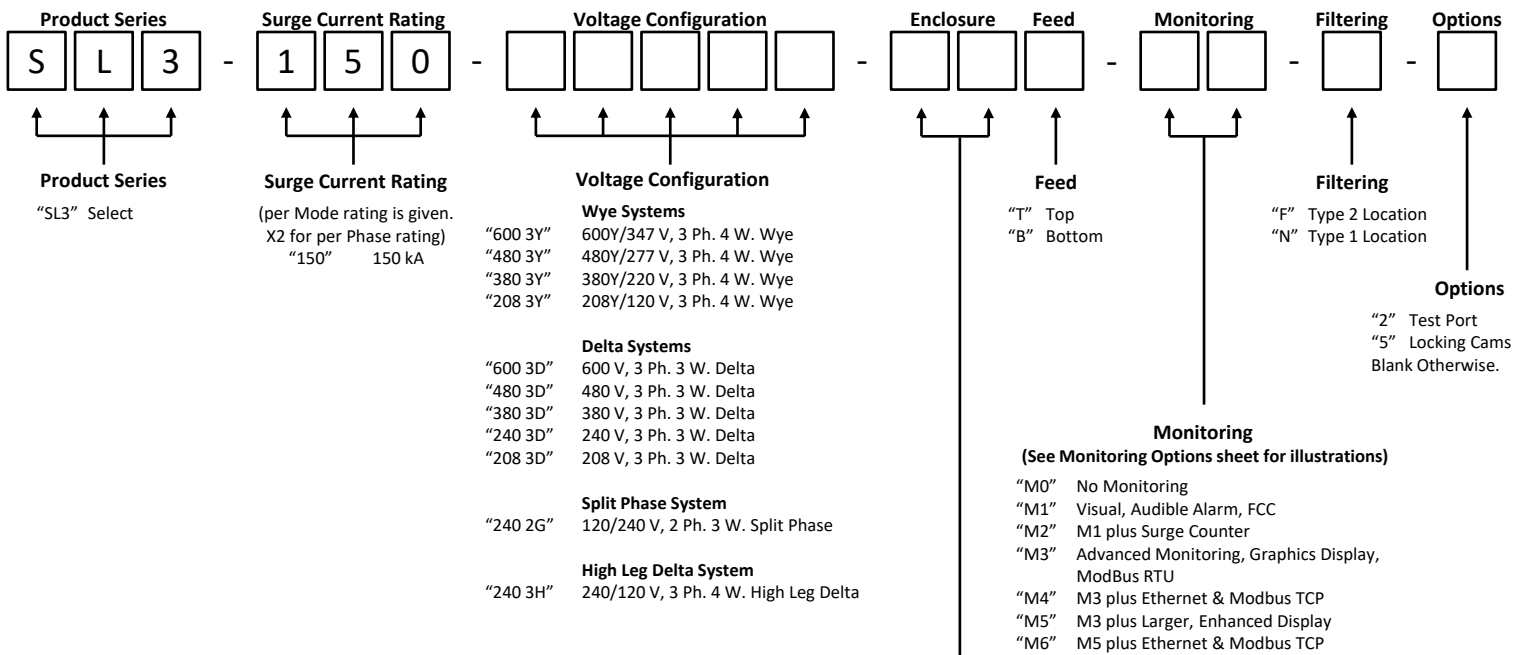

Temporary Overvoltage Protection SPD for Main Panel/SES

Product Number Configuration Guide

Product Number Example:

Application Specific Model Number:

Dimensions Standard Enclosure: NEMA 4/12
SL3-150: 32"h x 22"w x 11.95"d 85 lbs.